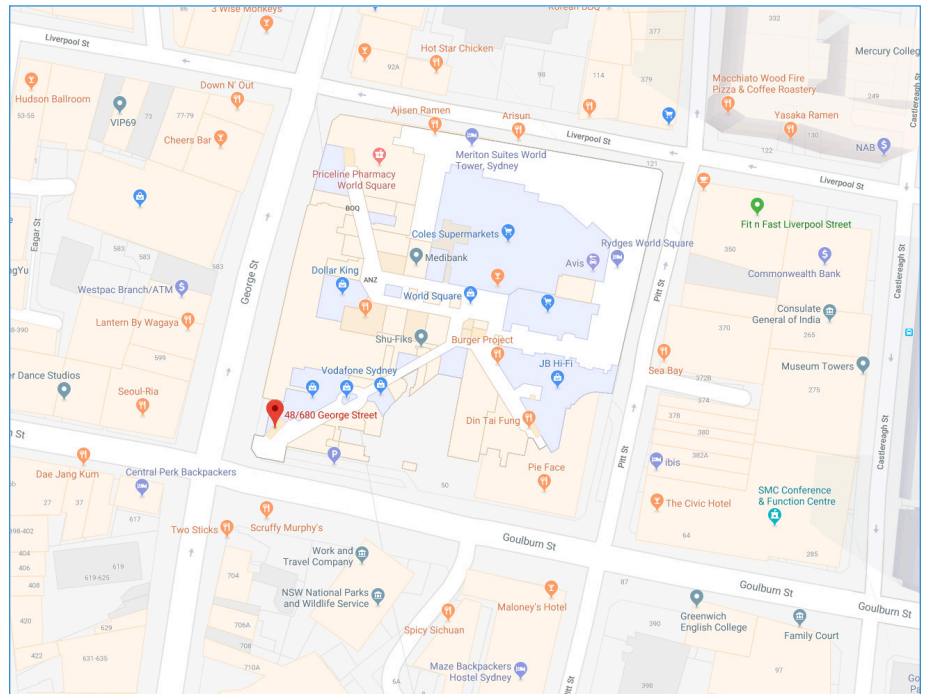

Executive Briefing Center

Executive Briefing Center Sydney

ServiceNow Sydney Office

Level 48/680 George St
Sydney NSW Australia 2000

Phone: 02) 9321 2200

Parking

There is a parking facility located within World Square operated by Secure Parking which is accessible via 50 Goulburn Street, Sydney.

You can prearrange parking via the following link <https://secureaspot.secureparking.com.au/>.

For ease we encourage visitors to make arrangements for set down at: World Square, 480 George Street Sydney 2000

Our team is always available assist with transport.

Directions to the ServiceNow Executive Briefing Center in Sydney

Directions from Sydney Airport (Domestic and International)

- Take the M1 along General Holmes Drive
- Take the Eastern Distributor Exit
- Take the William St and Park St exit to George St to World Square