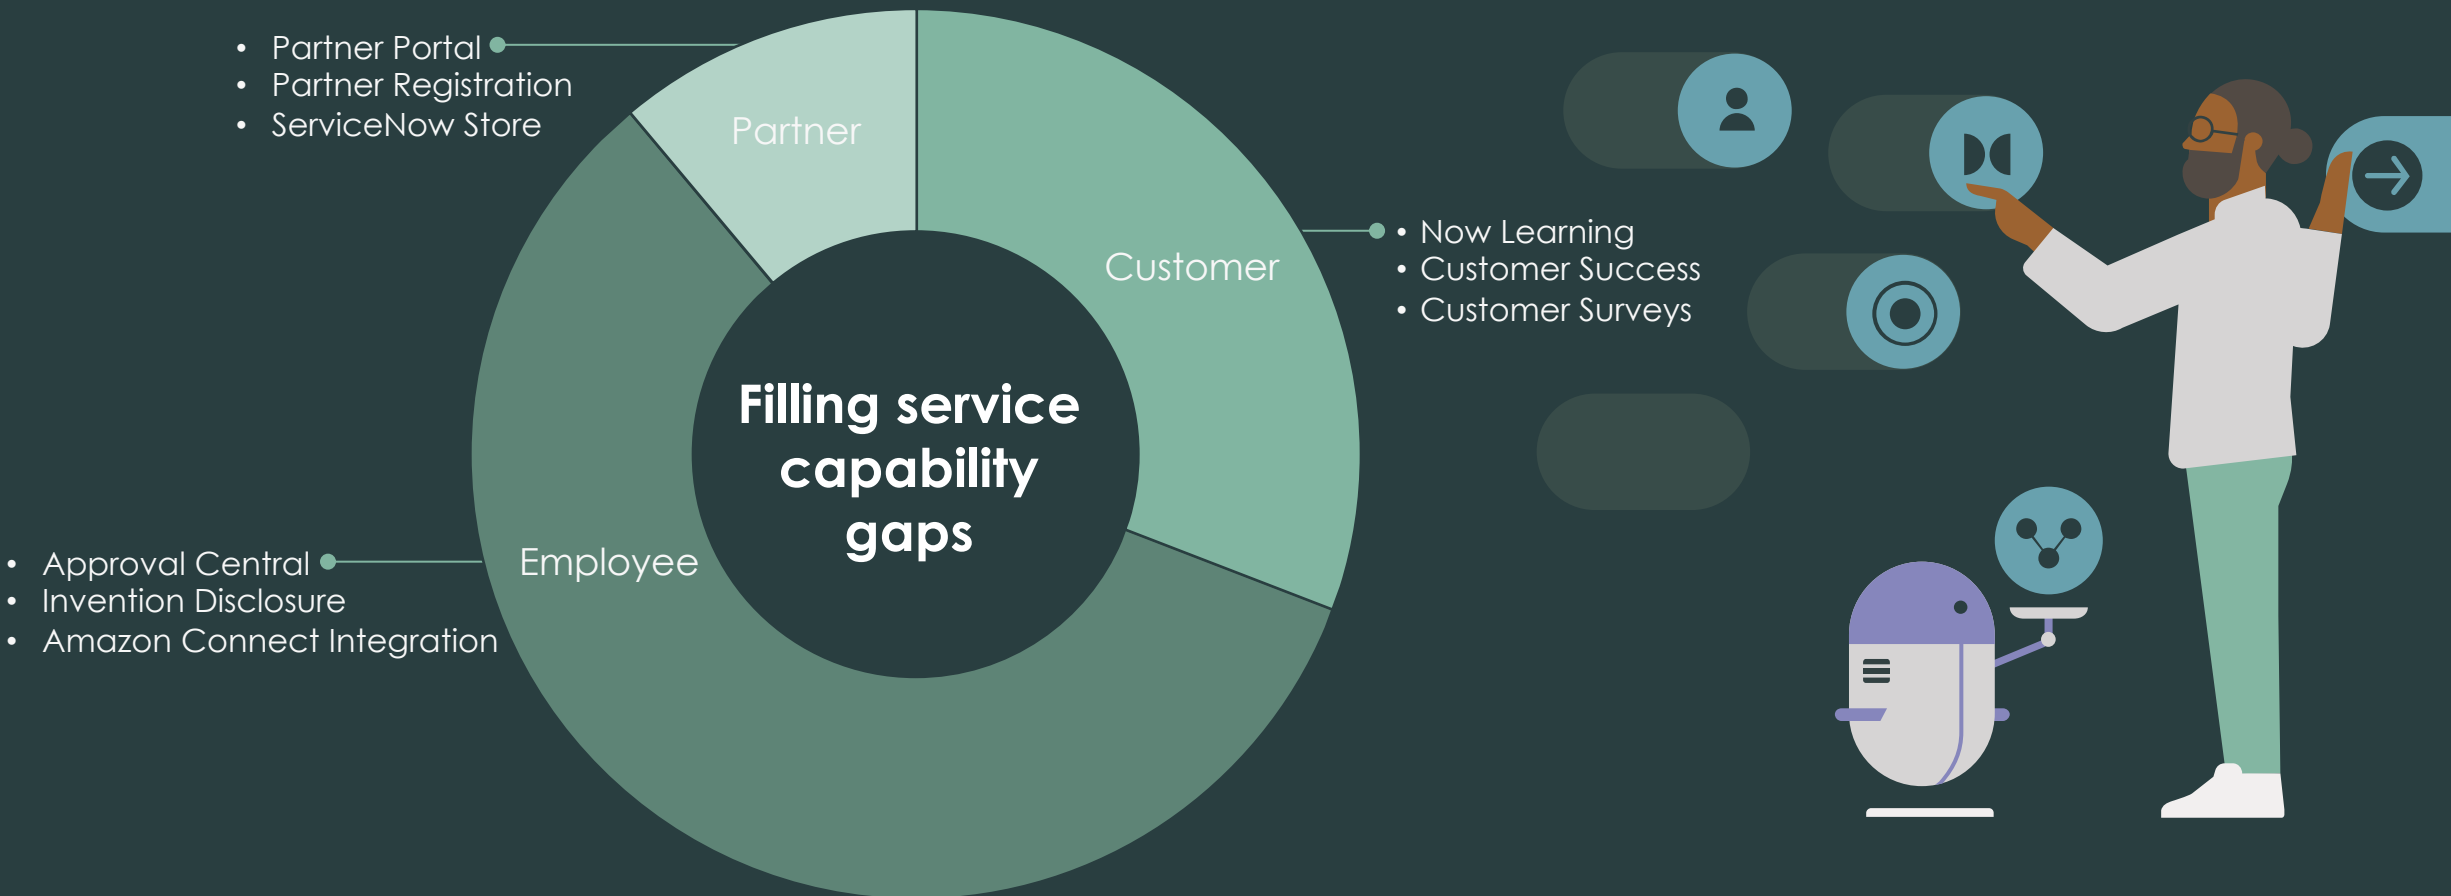

Now on Now: Creating with App Engine

With ServiceNow® App Engine's low-code capabilities, every one of the 12,500 ServiceNow employees can become a creator, building innovative apps ranging from revenue-generating solutions to productivity-boosting workflows. Here's how ServiceNow adapts to changing business landscapes by developing and delivering apps that suit our needs with speed and scale.

App Engine drives value for ServiceNow's enterprise, employees, customers, and partners