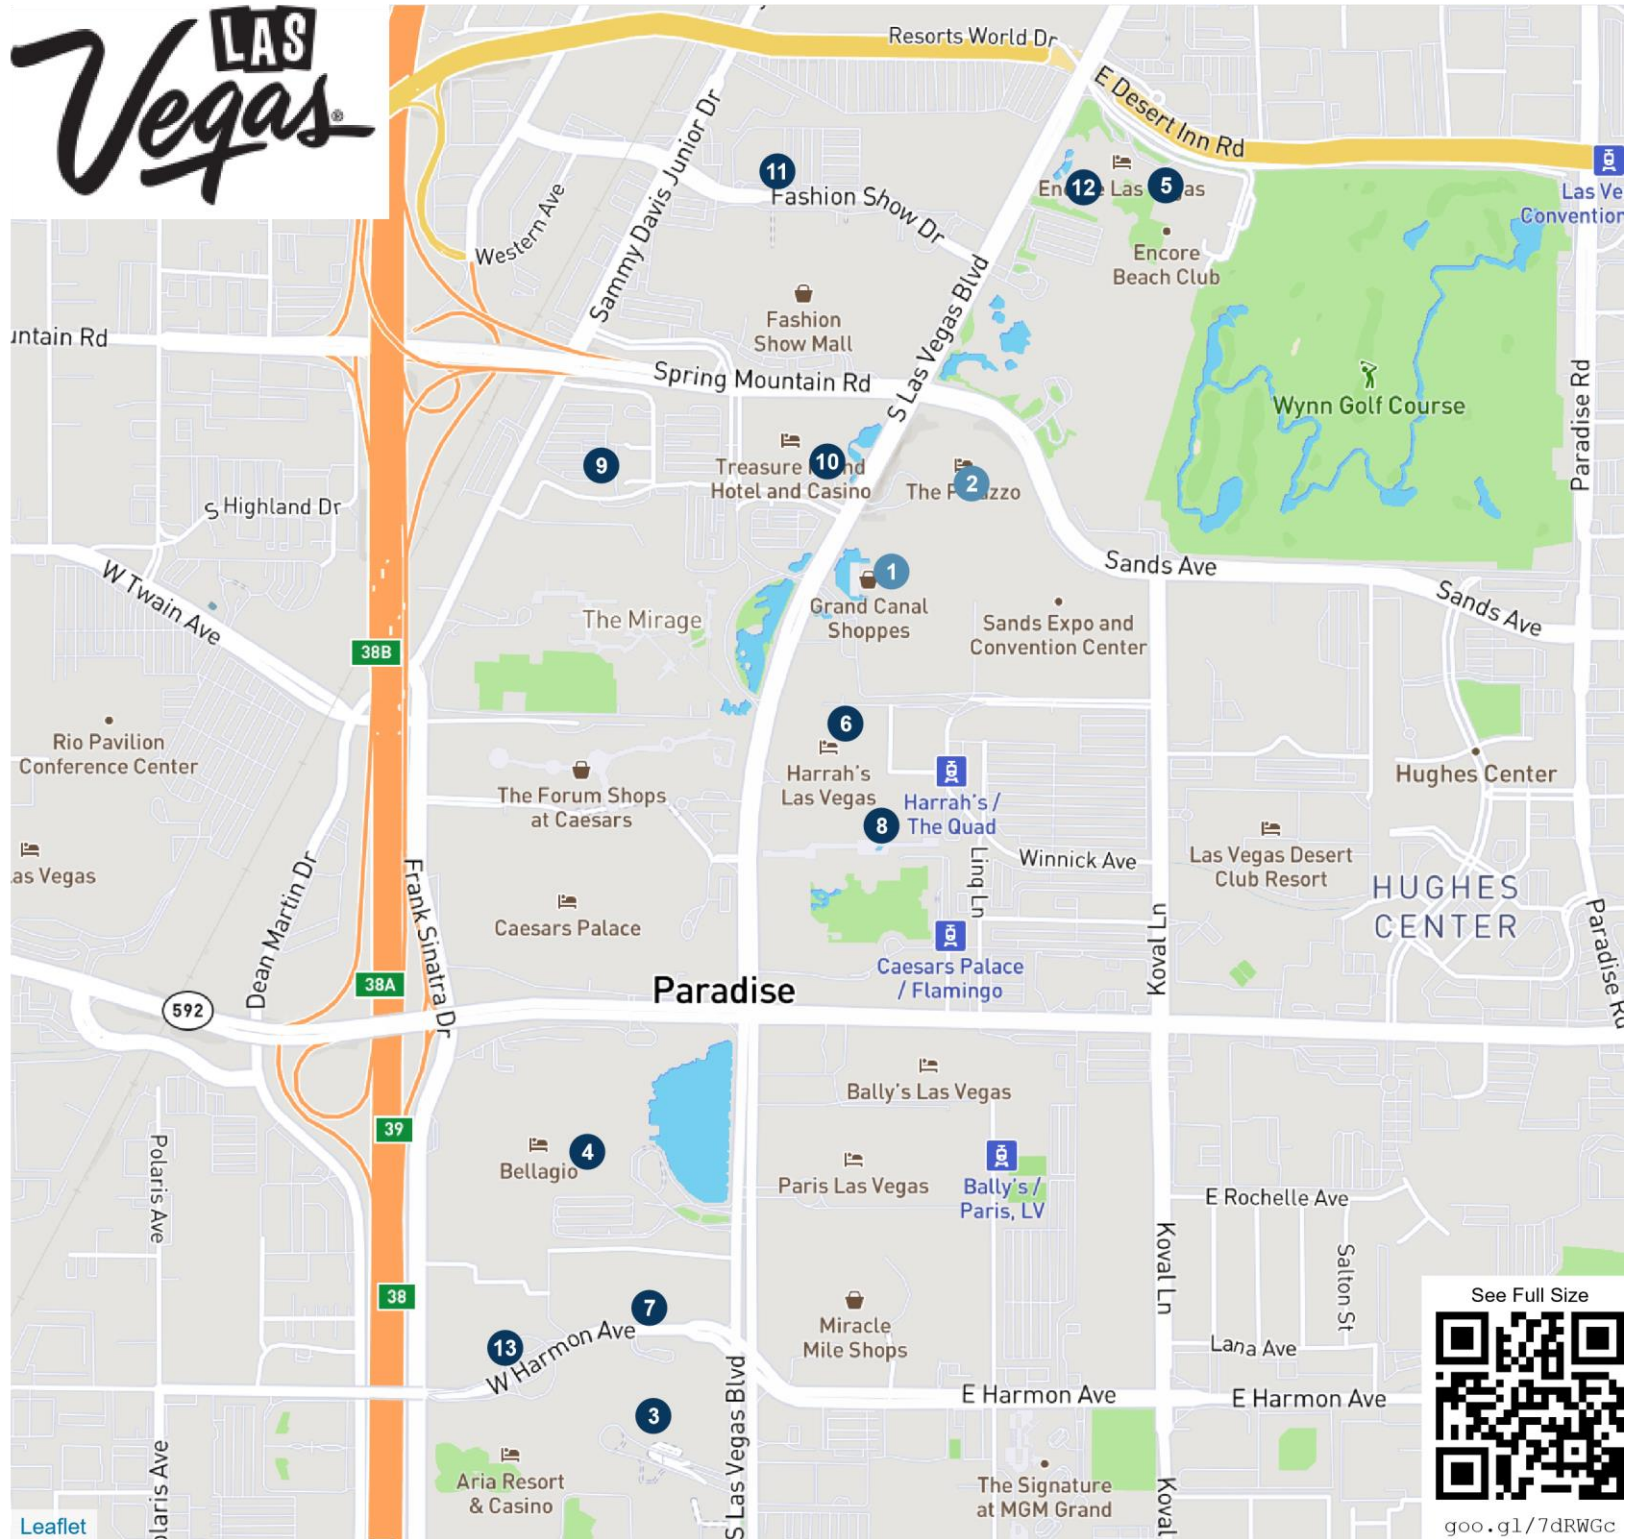

ServiceNow Knowledge 2019

Event Venues/Headquarter Hotels

- 1 The Venetian Resort Hotel Casino
- 2 The Palazzo Resort - Hotel - Casino

Official Hotels

- 3 Aria Resort & Casino
- 4 Bellagio
- 5 Encore at Wynn Las Vegas
- 6 Harrah's Las Vegas Hotel and Casino
- 7 The Cosmopolitan of Las Vegas
- 8 The Linq Hotel & Casino
- 9 The Mirage Hotel & Casino
- 10 Treasure Island - TI Hotel & Casino
- 11 Trump International Hotel Las Vegas
- 12 Wynn Las Vegas
- 13 Vdara Hotel & Spa

Hotel Name	Room Type	Weekday Rate	Weekend Rate	Resort Fee	Distance to Sands Expo
Aria	Deluxe King Room	\$148 & \$218	\$288 & \$328	\$20	1.5 Miles - 30 Minute Walk
Bellagio	Resort Room King	\$148 & \$218	\$298 & \$348	\$20	1.1 Mile - 20 Minute Walk
Cosmopolitan	Standard Room	\$269	\$269	\$39	1.5 Miles - 30 Minute Walk
Encore	Resort Suite King	\$255	\$255	\$25	.3 Miles - 6 Minute Walk
The Mirage	Resort King Queen	\$214	\$214	\$20	.7 Miles - 15 Minute Walk
The Palazzo*	Run of House Suite	\$286	\$286	\$25	Event Venue
The Venetian*	Run of House Suite	\$286	\$286	\$25	Event Venue
Treasure Island	Deluxe Run of House	\$169	\$249	\$25	.5 Miles - 11 Minute Walk
Treasure Island	Deluxe Queen	\$179	\$259	\$25	.5 Miles - 11 Minute Walk
Trump International	Superior Room	\$219	\$219	\$10	.8 Miles - 16 Minute Walk
Vdara	Deluxe Suite	\$128 & \$148	\$238 & \$288	\$20	1.6 Miles - 30 Minute Walk
Wynn	Deluxe King Room	\$255	\$255	\$25	.3 Miles - 6 Minute Walk
<p>* Convenience Package must be purchased in order to book at the Headquarter Hotels Room rates do not include the current 13.38% Hotel Occupancy Tax (Subject to Change)</p>					